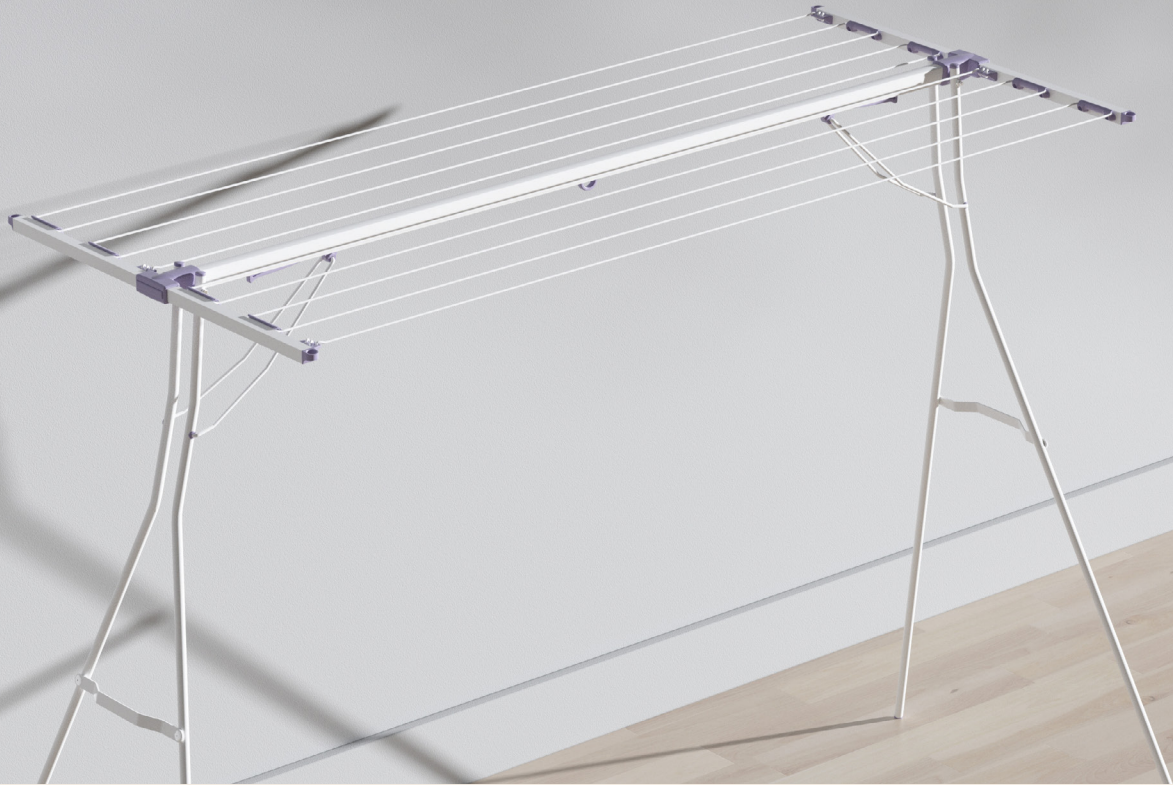

## CLASSIC Handy Line

Loads better

Designed for indoor & outdoor use

Lightweight

Portable

Quality materials & construction

Comes fully assembled

Saves energy

Holds 4 king sheets (Classic 10)

Holds 4 queen sheets  
(Classic 8 & Classic Easy 8)

CLASSIC	EASY 8	8 LINE	10 LINE
Length	151cm	151cm	168cm
Width	62cm	62cm	76cm
Height	110cm	130cm	143cm
Folded Flat	6.5cm	6.5cm	6.5cm
Lines	8	8	10
Line Length	11.5m	11.5m	16.1m
Weight	2.8kg	3.0kg	3.2kg
Floor Space	174cm x 62cm	174cm x 68cm	197cm x 77cm